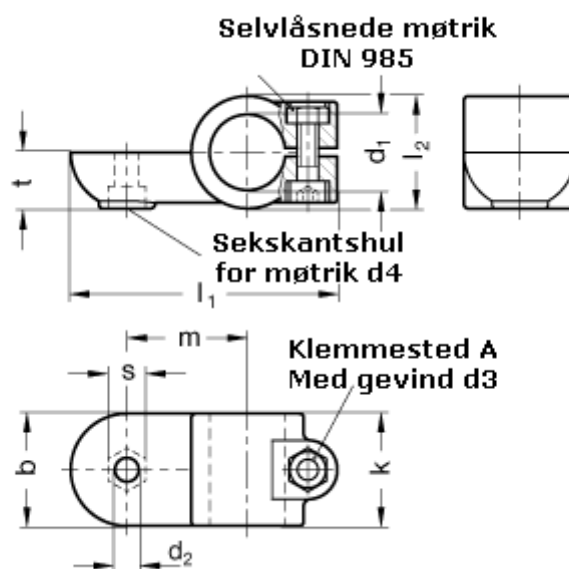

Article number: 20278B50OZ2SW

Description: E+G Swivel clamp connector  
GN278-B50-OZ-2-SW

## Measures

$b = 65$	$m = 70$
$d_1 = B50$	$s = 17.0$
$d_2 = 10.5$	$t = 32.5$
$d_3 = M10$	
$d_4 = M10$	
$k = 65$	
$l_1 = 148$	
$l_2 = 65$	